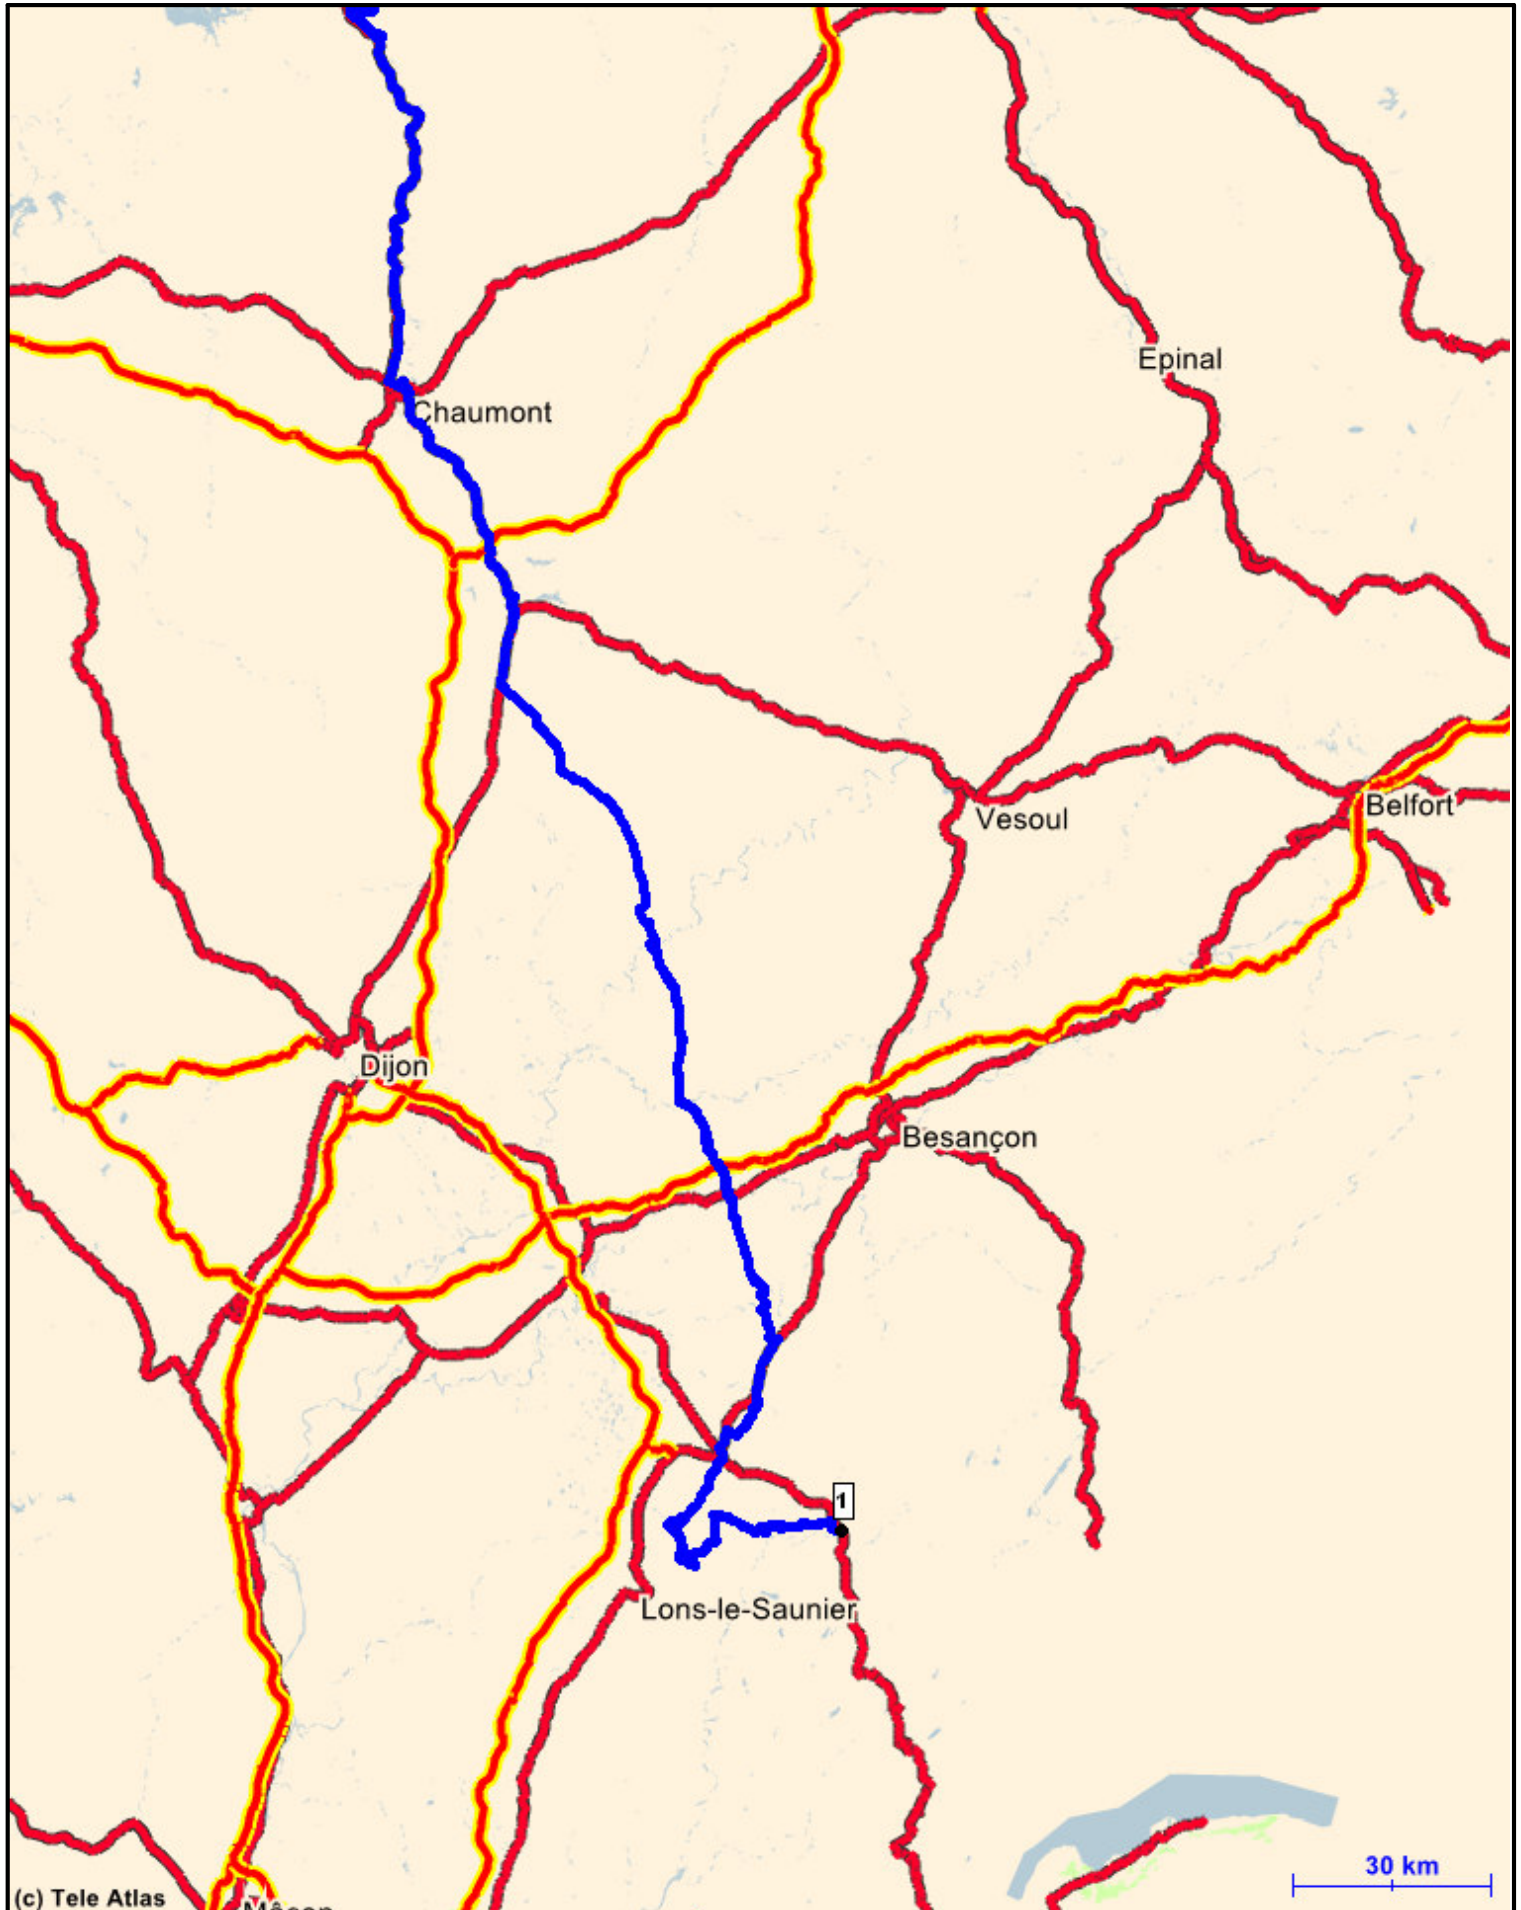

RB ID: 530

RB name: Jura2005 - J4 - RB kms: 536,8

Country: France - Region: Champagnole-Beaurain

RB ID: 530

RB name: Jura2005 - J4 - RB kms: 536,8

Country: France - Region: Champagne-Beaurain